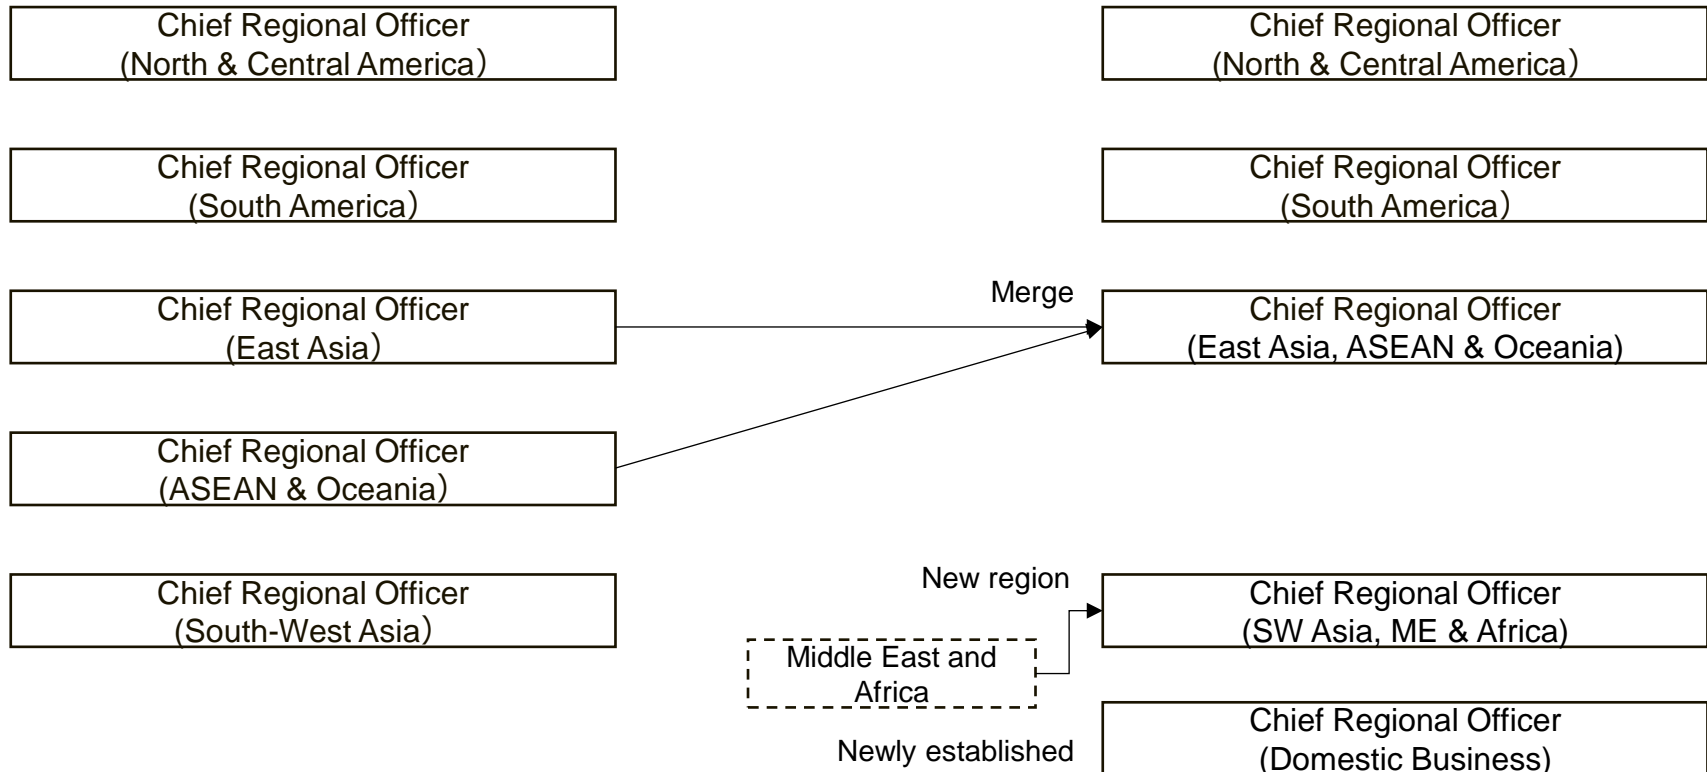

● Our regional management structure will be revised as follows:

- The positions of Chief Regional Officer (East Asia) and Chief Regional Officer (ASEAN & Oceania) will be merged into Chief Regional Officer (East Asia, ASEAN & Oceania).
- The Middle East and Africa region will be added to the jurisdiction of the Chief Regional Officer (South-West Asia), and the position will be renamed the Chief Regional Officer (SW Asia, ME & Africa). Headquarters will continue to manage the Europe and CIS region directly.
- We will establish the position of Chief Regional Officer (Domestic Business) to oversee domestic affairs.

Current

New (from April 1, 2026)

For more information, please contact: Hajime Kimura or Toshiyuki Higuchi
Corporate Communications Unit, Corporate Administration, Safety & Health Department

Metal One Corporation

Phone: +81-3-6777-2816 / Email: mo.pr@mtlo.co.jp